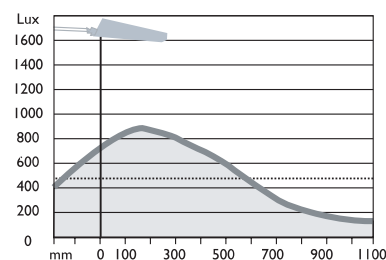

AIR

AIR is a contemporary type of task light with a slimline parallel motion arm for use with a halogen lamp.

Air's shade is made from painted steel with an asymmetrical reflector. With a high-efficiency 35W halogen lamp it provides bright, glare-free work surface illumination. The spring balanced arm ensures that the head always remains parallel to the work surface when the arm is moved. Available in aluminium grey.