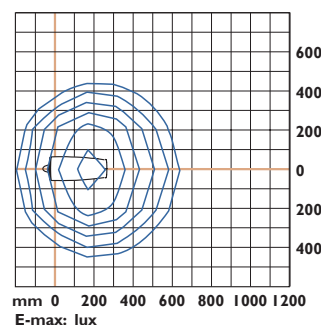

AIR

AIR is a contemporary type of task light with a slimline parallel motion arm for use with a halogen lamp.

Air's shade is made from painted steel with an asymmetrical reflector. With a high-efficiency 35W halogen lamp it provides bright, glare-free work surface illumination. The spring balanced arm ensures that the head always remains parallel to the work surface when the arm is moved. Available in aluminium grey.

PRODUCT CODE	COLOUR	LIGHT SOURCE	WATT
8130-135-1202	Aluminium Grey	HSG	1x35

ACCESSORIES	PRODUCT CODE
Table Base	8990-500-2

LIGHT SOURCE	POWER	LAMP CODE ILCOS LBS	SOCKET	COLOUR Ra/TCP	OUTPUT
Halogen 12v	35W	HSGS/F QT12	GY6.35	100/3000k	570 lm