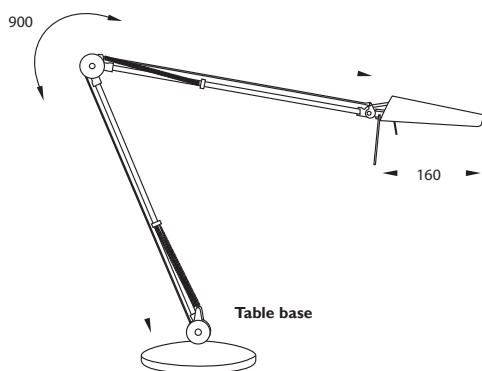

AIR

AIR is a contemporary type of task light with a slimline parallel motion arm for use with a halogen lamp.

Air's shade is made from painted steel with an asymmetrical reflector. With a high-efficiency 35W halogen lamp it provides bright, glare-free work surface illumination. The spring balanced arm ensures that the head always remains parallel to the work surface when the arm is moved. Available in aluminium grey.

PRODUCT CODE	COLOUR	LIGHT SOURCE	WATT
8130-135-1202	Aluminium Grey	HSG	1x35

ACCESSORIES	PRODUCT CODE
Table Base	8990-500-2

LIGHT SOURCE	POWER	LAMP CODE ILCOS LBS	SOCKET	COLOUR Ra/TCP	OUTPUT
Halogen 12v	35W	HSGS/F QT12	GY6.35	100/3000k	570 lm