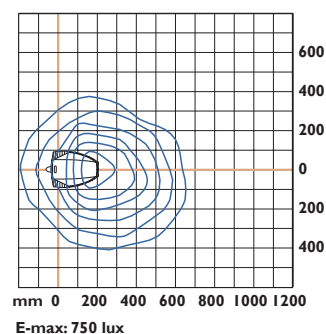

Light output without cross-blades.

PRODUCT CODE	COLOUR	LIGHT SOURCE	WATT
8115-113-102	Light Grey	FSQ-13-E	1x13
8115-113-302	Black	FSQ-13-E	1x13

ACCESSORIES	PRODUCT CODE
Table Base - Light Grey	8990-006-1
Table Base - Black	8990-006-3

LIGHT SOURCE	POWER	LAMP CODE	SOCKET	COLOUR	OUTPUT
		ILCOS	LBS	Ra/TCP	
Compact Fluorescent	13W	FSQ-13-E	TC-DEL	G24q-1	830
					900 lm