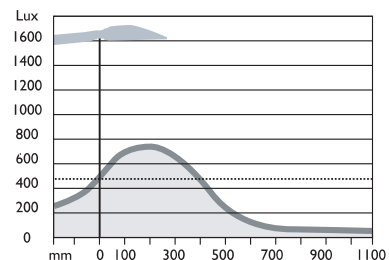

CALYPSO

CALYPSO is an asymmetric desk lamp for the modern office. Suitable for workplaces with medium-sized desks.

Thanks to its asymmetric reflector this task light provides workplace lighting that is free from reflections and glare. A version fitted with a louvre is available. The parallel arm with its enclosed springs offers easy adjustment of the lamp to the right position. The head always remains parallel with the work surface. The luminaire is supplied as standard with desktop clamp.