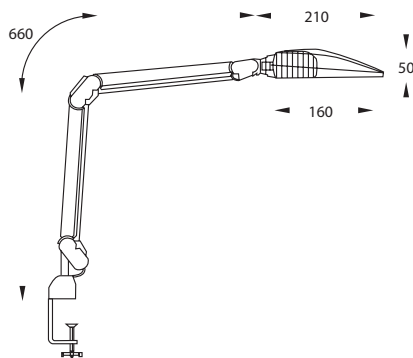

CALYPSO

CALYPSO is an asymmetric desk lamp for the modern office. Suitable for workplaces with medium-sized desks.

Thanks to its asymmetric reflector this task light provides workplace lighting that is free from reflections and glare. A version fitted with a louvre is available. The parallel arm with its enclosed springs offers easy adjustment of the lamp to the right position. The head always remains parallel with the work surface. The luminaire is supplied as standard with desktop clamp.

Light output without cross-blades.

PRODUCT CODE	COLOUR	LIGHT SOURCE	WATT
8115-113-102	Light Grey	FSQ-13-E	1x13
8115-113-302	Black	FSQ-13-E	1x13

ACCESSORIES	PRODUCT CODE
Table Base - Light Grey	8990-006-1
Table Base - Black	8990-006-3