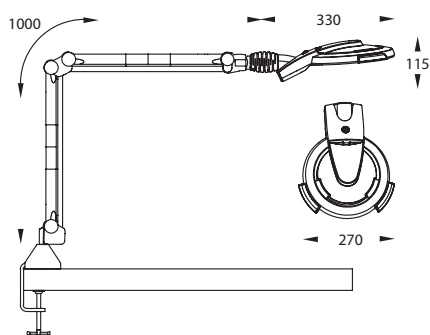

CIRCUS

CIRCUS is a very flexible and state-of-the-art magnifier. Ideal for environments where aesthetics are a high priority.

The arm is easy to adjust, remaining stable in all positions. The state-of-the-art light source encircles the large magnifying lens producing perfect working illumination and adding precision to your work. The light source emits very little heat, maximising patient comfort. A flip over cover protects the primary lens from dust and abrasion when not in use.

PRODUCT CODE	COLOUR	LIGHT SOURCE	WATT
8332-122-1	White/Blue	T5-C	1x22

LIGHT SOURCE	POWER	LAMP CODE ILCOS	LBS	SOCKET	COLOUR Ra/TCP	OUTPUT
Circular T5 Fluorescent	22W	FSCH	T16-R	2Gx13	Rz 80	1800 lm