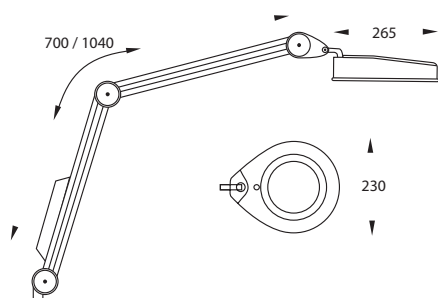

LFM 101

LFM-101 is a robust and multi-purpose luminaire with magnifying glass.

Available in white as standard but optionally in light grey.

Fitted with a 3 diopter lens which gives 175% magnification. The spring-balanced arm ensures the shade always remains parallel to the work surface when the arm is moved. The luminaire is earthed and is supplied complete with an "AH" style table bracket and 22 watt lamp.

Accessories include a floor stand with wheels.

PRODUCT CODE	COLOUR	LIGHT SOURCE	WATT
8306-122-02	White	FSC	1x22

ACCESSORIES	PRODUCT CODE
Floor Stand	8990-037-1

LIGHT SOURCE	POWER	LAMP CODE ILCOS	LBS	SOCKET	COLOUR Ra/TCP	OUTPUT
Circular T5 Fluorescent	22W	FSC	T16-R	G10q	Ra 40-59	1300 lm