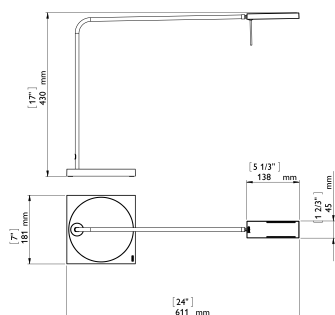

TECHNICAL INFORMATION 8135 NINETY

4x1.5 Watt LEDs
 Total power consumption, 7,8W
 Standby power consumption 0,6W
 Colour temperature 3000 Kelvin
 Colour rendering >90

Colours:

ARTICLE NUMBER	VERSION	COLOUR
8135-401-11	Short arm, for base	White
8135-401-12	Short arm, for base	Black
8135-401-13	Short arm, for base	Aluminium grey
8135-401-21	Long arm, for base	White
8135-401-22	Long arm, for base	Black
8135-401-23	Long arm, for base	Aluminium grey
8990-064-1	Table base	White
8990-064-2	Table base	Black
8990-064-3	Table base	Aluminium grey

ARTICLE NUMBER	VERSION	COLOUR
8136-401-11	Short arm, with table clamp.	White
8136-401-12	Short arm, with table clamp.	Black
8136-401-13	Short arm, with table clamp.	Aluminium grey
8136-401-21	Long arm, with table clamp.	White
8136-401-22	Long arm, with table clamp.	Black
8136-401-23	Long arm, with table clamp.	Aluminium grey