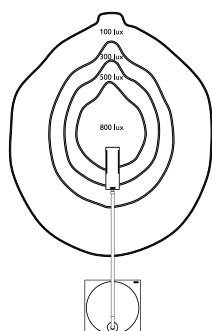

The right light

LUXO

8135 Ninety

DESIGN: SHAWN LITRELL

Ninety is the world's most energy efficient, ergonomic task light. Using only 6W of LEDs, Ninety offers a bright, warm light with superb colour rendering. It is dimmable and designed to last for 25 years in a regular office environment. You will never have to change a lamp again.

TECHNICAL INFORMATION 8135 NINETY

4x1.5 Watt LEDs
 Total power consumption, 7,8W
 Standby power consumption 0,6W
 Colour temperature 3000 Kelvin
 Colour rendering >90

Colours:

ARTICLE NUMBER	VERSION	COLOUR
8135-401-11	Short arm, for base	White
8135-401-12	Short arm, for base	Black
8135-401-13	Short arm, for base	Aluminium grey
8135-401-21	Long arm, for base	White
8135-401-22	Long arm, for base	Black
8135-401-23	Long arm, for base	Aluminium grey
8990-064-1	Table base	White
8990-064-2	Table base	Black
8990-064-3	Table base	Aluminium grey

ARTICLE NUMBER	VERSION	COLOUR
8136-401-11	Short arm, with table clamp.	White
8136-401-12	Short arm, with table clamp.	Black
8136-401-13	Short arm, with table clamp.	Aluminium grey
8136-401-21	Long arm, with table clamp.	White
8136-401-22	Long arm, with table clamp.	Black
8136-401-23	Long arm, with table clamp.	Aluminium grey