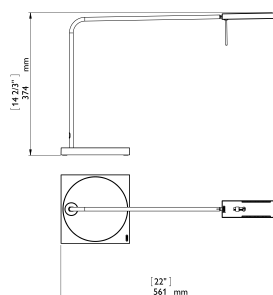

TECHNICAL INFORMATION 8135 NINETY

4x1.5 Watt LEDs
 Total power consumption, 7,8W
 Standby power consumption 0,6W
 Colour temperature 3000 Kelvin
 Colour rendering >90

Colours:

ARTICLE NUMBER	VERSION	COLOUR
8135-401-11	Short arm, for base	White
8135-401-12	Short arm, for base	Black
8135-401-13	Short arm, for base	Aluminium grey
8135-401-21	Long arm, for base	White
8135-401-22	Long arm, for base	Black
8135-401-23	Long arm, for base	Aluminium grey
8990-064-1	Table base	White
8990-064-2	Table base	Black
8990-064-3	Table base	Aluminium grey

ARTICLE NUMBER	VERSION	COLOUR
8136-401-11	Short arm, with table clamp.	White
8136-401-12	Short arm, with table clamp.	Black
8136-401-13	Short arm, with table clamp.	Aluminium grey
8136-401-21	Long arm, with table clamp.	White
8136-401-22	Long arm, with table clamp.	Black
8136-401-23	Long arm, with table clamp.	Aluminium grey