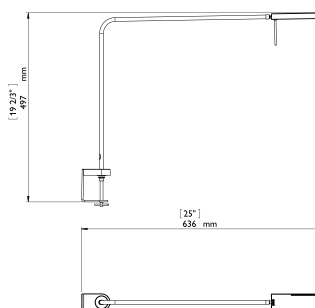

TECHNICAL INFORMATION 8135 NINETY

4x1.5 Watt LEDs
 Total power consumption, 7,8W
 Standby power consumption 0,6W
 Colour temperature 3000 Kelvin
 Colour rendering >90

Colours:

ARTICLE NUMBER	VERSION	COLOUR
8135-401-11	Short arm, for base	White
8135-401-12	Short arm, for base	Black
8135-401-13	Short arm, for base	Aluminium grey
8135-401-21	Long arm, for base	White
8135-401-22	Long arm, for base	Black
8135-401-23	Long arm, for base	Aluminium grey
8990-064-1	Table base	White
8990-064-2	Table base	Black
8990-064-3	Table base	Aluminium grey

ARTICLE NUMBER	VERSION	COLOUR
8136-401-11	Short arm, with table clamp.	White
8136-401-12	Short arm, with table clamp.	Black
8136-401-13	Short arm, with table clamp.	Aluminium grey
8136-401-21	Long arm, with table clamp.	White
8136-401-22	Long arm, with table clamp.	Black
8136-401-23	Long arm, with table clamp.	Aluminium grey