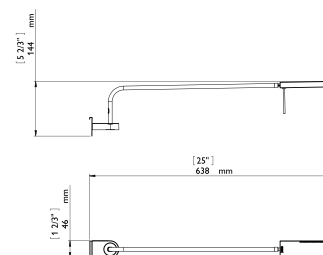

TECHNICAL INFORMATION 8135 NINETY

4x1.5 Watt LEDs
 Total power consumption, 7,8W
 Standby power consumption 0,6W
 Colour temperature 3000 Kelvin
 Colour rendering >90

Colours:

ARTICLE NUMBER	VERSION	COLOUR
8135-401-11	Short arm, for base	White
8135-401-12	Short arm, for base	Black
8135-401-13	Short arm, for base	Aluminium grey
8135-401-21	Long arm, for base	White
8135-401-22	Long arm, for base	Black
8135-401-23	Long arm, for base	Aluminium grey
8990-064-1	Table base	White
8990-064-2	Table base	Black
8990-064-3	Table base	Aluminium grey

ARTICLE NUMBER	VERSION	COLOUR
8136-401-11	Short arm, with table clamp.	White
8136-401-12	Short arm, with table clamp.	Black
8136-401-13	Short arm, with table clamp.	Aluminium grey
8136-401-21	Long arm, with table clamp.	White
8136-401-22	Long arm, with table clamp.	Black
8136-401-23	Long arm, with table clamp.	Aluminium grey