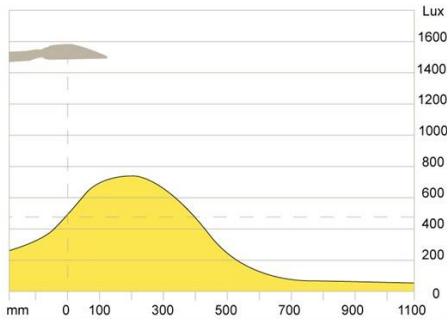

Calypso

LIGHT MEASUREMENT DRAWINGS

ENERGY LABEL

GLAMOX Calypso

This luminaire is compatible with bulbs of the energy classes:

A⁺⁺

A⁺

A

B

C

D

E

}

The luminaire is sold with a bulb of the energy class **A**

874/2012