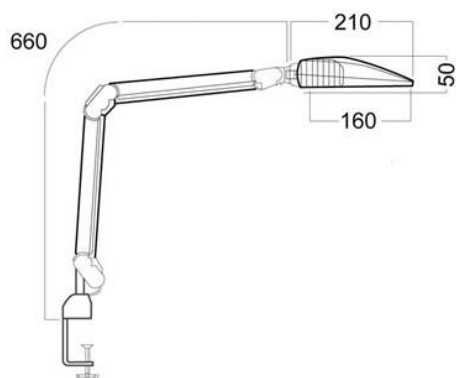

OPTICS

Asymmetric light output. Aluminium reflector.

ARM TECHNOLOGY & MOVEMENT

Parallel, three-pivot arm. Arm length is 66 cm. Side-to-side and up-and-down head movement. NB! Allowing for upward head tilt creates more flexibility but may cause unwanted glare.

SENSORS

A box with a presence detection feature may be mounted under the table top. TT table mount and sensor box are sold in combination.

MEASUREMENT DRAWINGS

Calypso

Calypso

LIGHT MEASUREMENT DRAWINGS

ENERGY LABEL