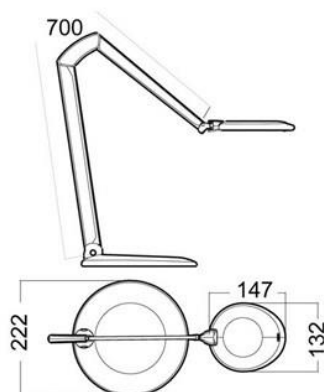

### ARM TECHNOLOGY & MOVEMENT

Parallel, three-pivot arm. Arm length is 70 cm. Up-and-down and side-to-side head movement. NB! Allowing for upward head tilt creates more flexibility but may cause unwanted glare.

## MEASUREMENT DRAWINGS

---

Ovelo