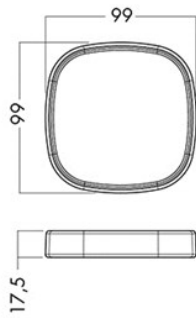

Trace

MEASUREMENT DRAWINGS

Trace

Trace Decor ring

Trace US