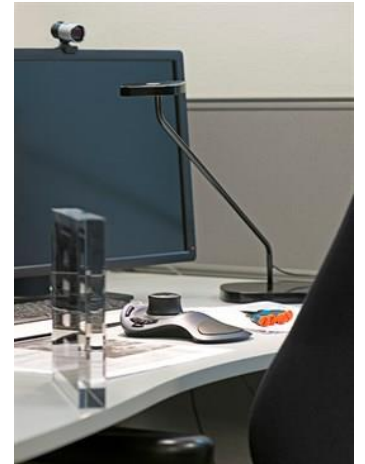

In spite of its modest size, Trace has a definite presence and posture that makes it suitable for most modern office environments. The combination of simple lines and an elegantly shaped lamp head gives it a distinct personality.

## Excellent ergonomomy

Trace offers excellent ergonomomy in the office workspace. The light output is asymmetric, distributing the light evenly at an angle across the working area. This prevents reflection, and allows the Trace to be placed well to the side of the workspace. The flexibility of the arm and lamp head provide added flexibility so the user can easily place the light exactly where it is needed.

## GALLERY

Trace, black

Trace, black

Trace in grey

Trace in black

Trace

Excellent ergonomics

Trace in black